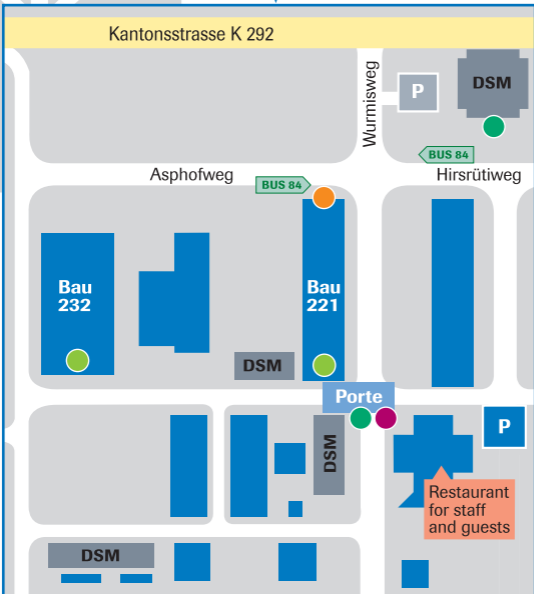

Entrance/exit

● Entrance

- 1** Deliveries for Buildings **49** and **74**
- 2** Deliveries for Building **57**
- 3** Deliveries for Building **41**
- 4** Deliveries for Building **9** and area south

● Exit

Museum Tinguely

● Car park entrance

Access via Grenzacherstrasse, next to the A2 junction

Travelling to Roche Kaiseraugst

Porte Main entrance

- Security
- Reception
- Turnstile
- Bicycle gate

We kindly ask you ...